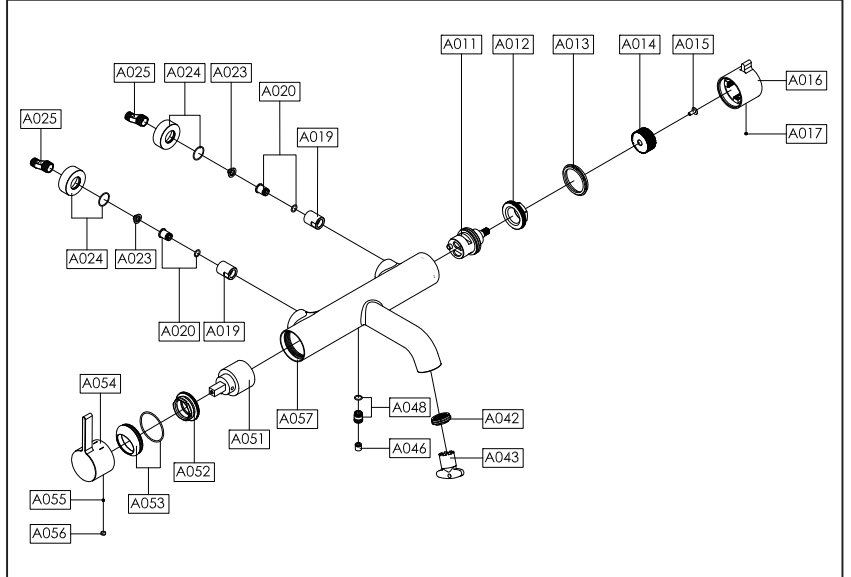

BATH/SHOWER SINGLE LEVER MIXER

BALANCE. STYLE. QUALITY.

Dimension Drawing

Explosive Drawing

Installation Steps

Instruction