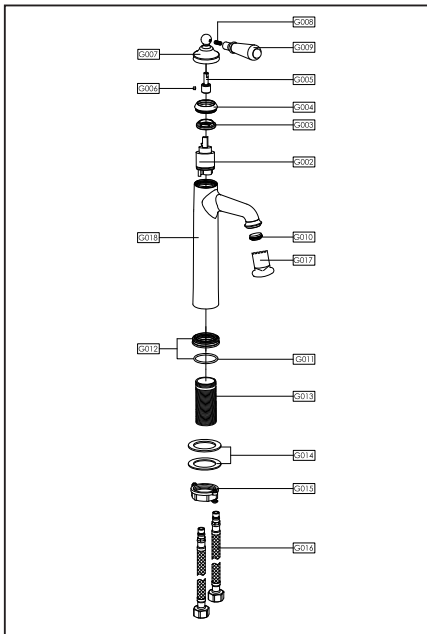

Explosive drawing