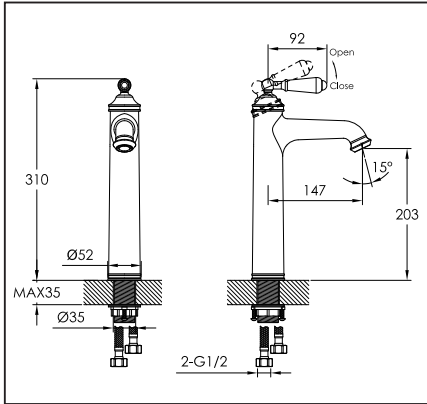

## SINGLE LEVER TALL BASIN MIXER

### Dimension Drawing